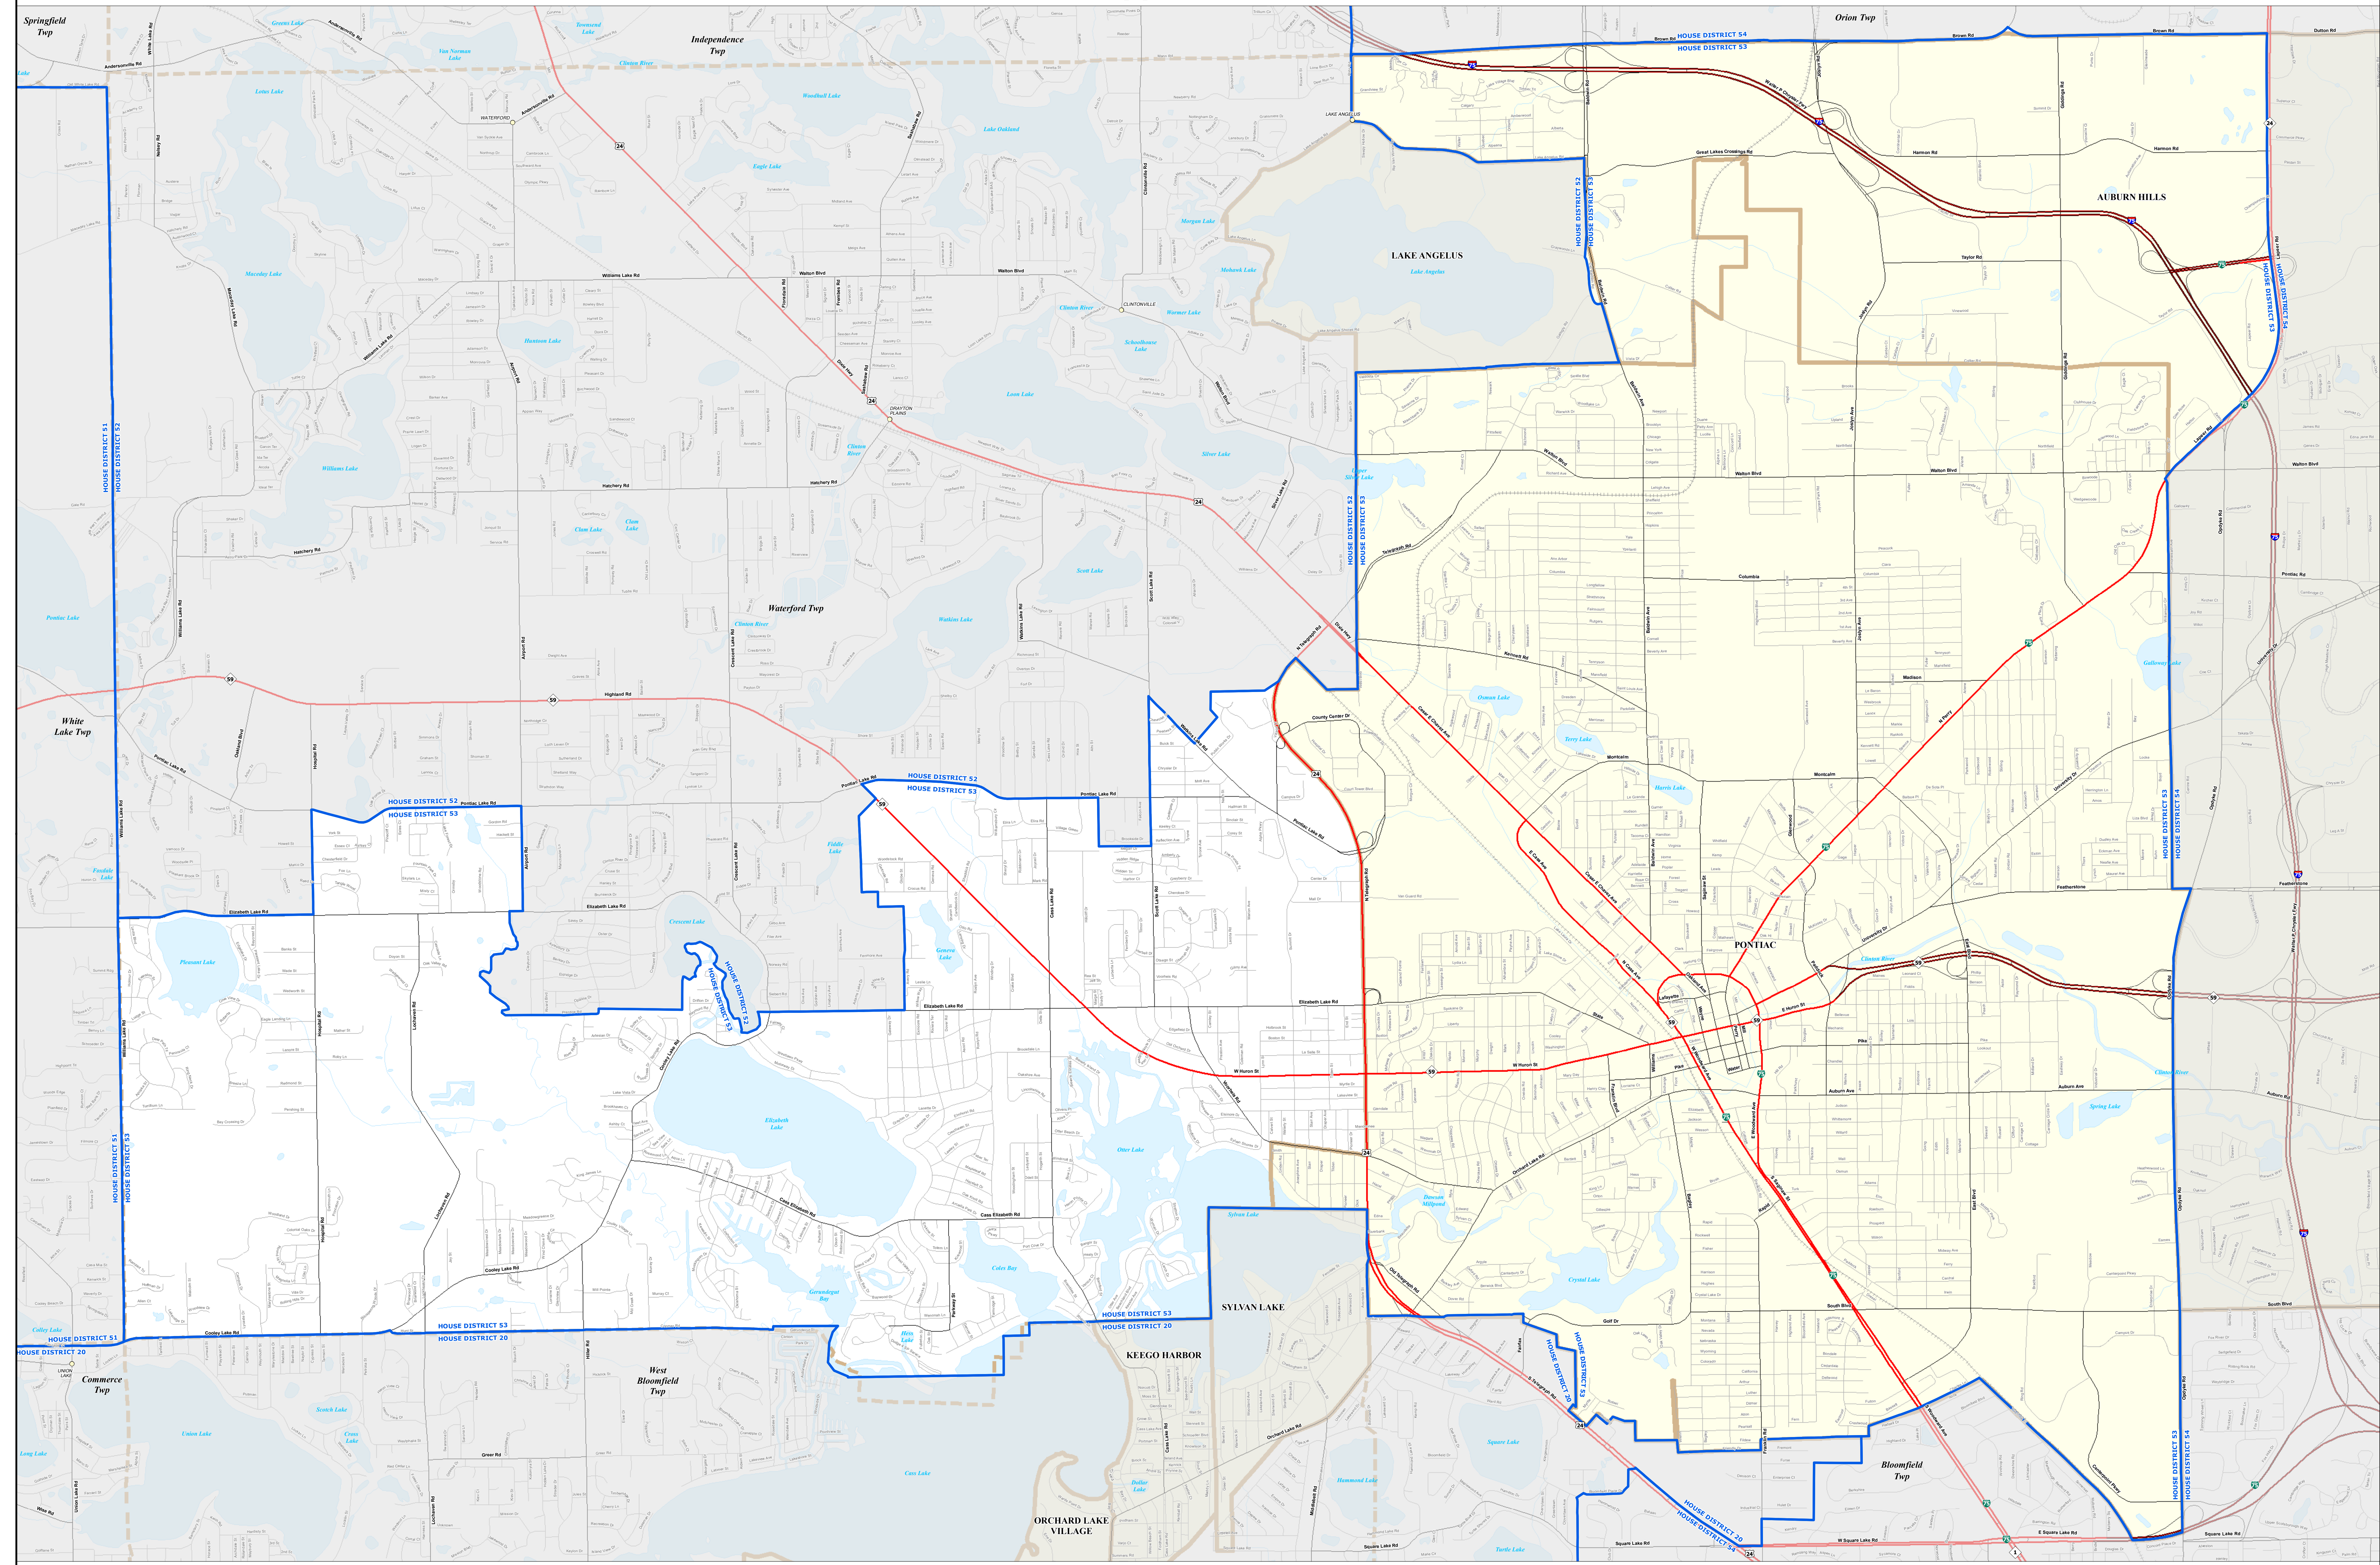

MICHIGAN STATE HOUSE DISTRICT 53

2021 Apportionment Plan

0 1 2 Miles

Legend			
	House District		Township
	City		County
	Village		State
	Unincorporated Place		Freeway
			Highway
			Primary Road
			Local Road
			Water Feature
			River, Stream, or Drain
			Railroad